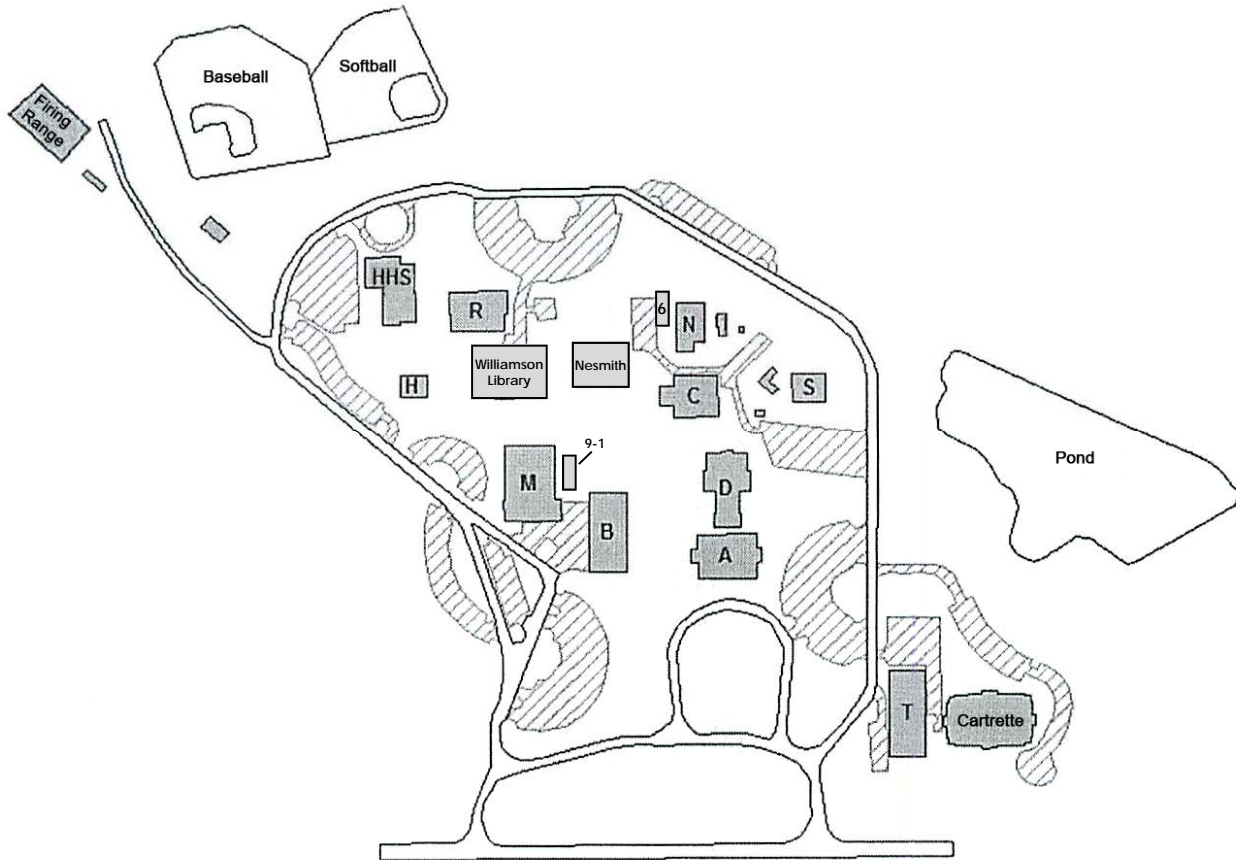

Southeastern Community College Campus Map

A - Administration
 B - Technical
 C - Science
 Cartrette Technology Center
 D - Teaching Auditorium
 H - Child Development
 HHS - Health and Human Services
 Williamson Library - Library
 M - Multipurpose

N - Printing Services & Classrooms
 Nesmith Student Center
 R - Allied Health
 S - Maintenance
 T - Business and Industry Skills Training
 Center
 6 - Classrooms
 9-1-Human Resources Development
 11-RAMS Biofuels Project